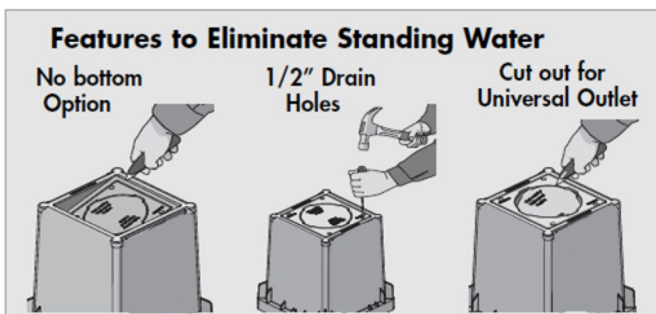

- 1200BLKIT- Catch basin with 2 openings
- 1200- Catch basin with two openings
- 1203- Catch basin with 3 openings
- 1204- Catch basin with 4 openings

Material: Polypropylene

Colors: Black (1200BLKIT, 1200, 1203, 1204)

Fits: Requires either part # 1206, #1242, # 1243, #1245, #1266, or # 1889 Universal Outlet for each opening.

Bottom cutout may be used for additional outlet.