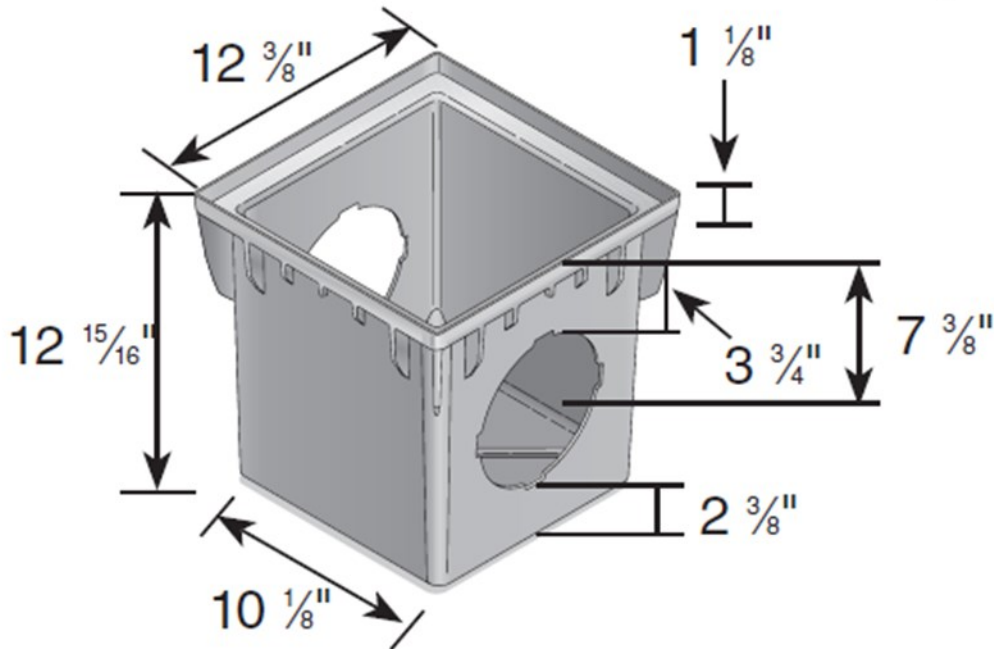

## 12" x 12" CATCH BASIN

- 1200BLKIT- Catch basin with 2 openings
- 1200- Catch basin with two openings
- 1203- Catch basin with 3 openings
- 1204- Catch basin with 4 openings

Material: Polypropylene

Colors: Black (1200BLKIT, 1200, 1203, 1204)

Fits: Requires either part # 1206, #1242, # 1243, #1245, #1266, or # 1889 Universal Outlet for each opening.

Bottom cutout may be used for additional outlet.

Supplied By: